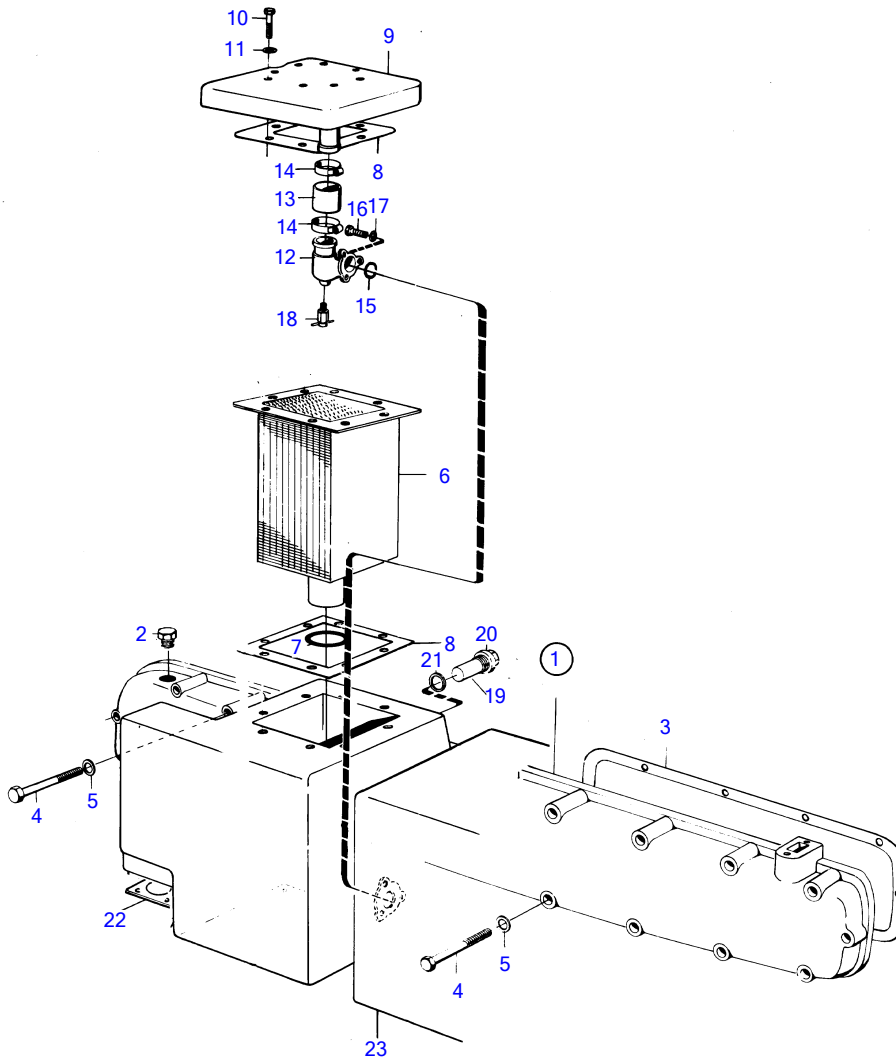

TAMD70E

6777

TAMD70E

| REF | PART NO. | QTY | DESCRIPTION | SEE SEC. | NOTES |
|-----|----------|-----|----------------|----------|---------------|
| 1 | (837250) | 1 | Inlet pipe | | Obsolete part |
| 2 | 191026 | 1 | • Plug | | |
| 3 | 421071 | 2 | Gasket | | |
| 4 | 955530 | 2 | Hexagon screw | | L=83mm |
| | 940136 | 14 | Hexagon screw | | L=64mm |
| | 955525 | 2 | Hexagon screw | | L=25mm |
| 5 | 941907 | 18 | Spring washer | | |
| 6 | 824140 | 1 | Insert | | |
| 7 | 925064 | 1 | O-ring | | |
| 8 | 824301 | 2 | Gasket | | |
| 9 | 837027 | 1 | Cover | | |
| 10 | 955527 | 8 | Hexagon screw | | |
| 11 | 941907 | 8 | Spring washer | | |
| 12 | 837025 | 1 | Connector | | |
| 13 | 858471 | X | Hose | | L=110mm |
| 14 | 943477 | 2 | Hose clamp | | |
| 15 | 925091 | 1 | O-ring | | |
| 16 | 955525 | 3 | Hexagon screw | | |
| 17 | 941907 | 3 | Spring washer | | |
| 18 | 82745 | 1 | Shut-off cock | | |
| 19 | 823661 | 1 | Zinc anode | | |
| 20 | 823662 | 1 | Plug | | |
| 21 | 836169 | 1 | Gasket | | |
| 22 | 824310 | 1 | Gasket | 16819 | |
| 23 | | 1 | heat exchanger | 16832 | |